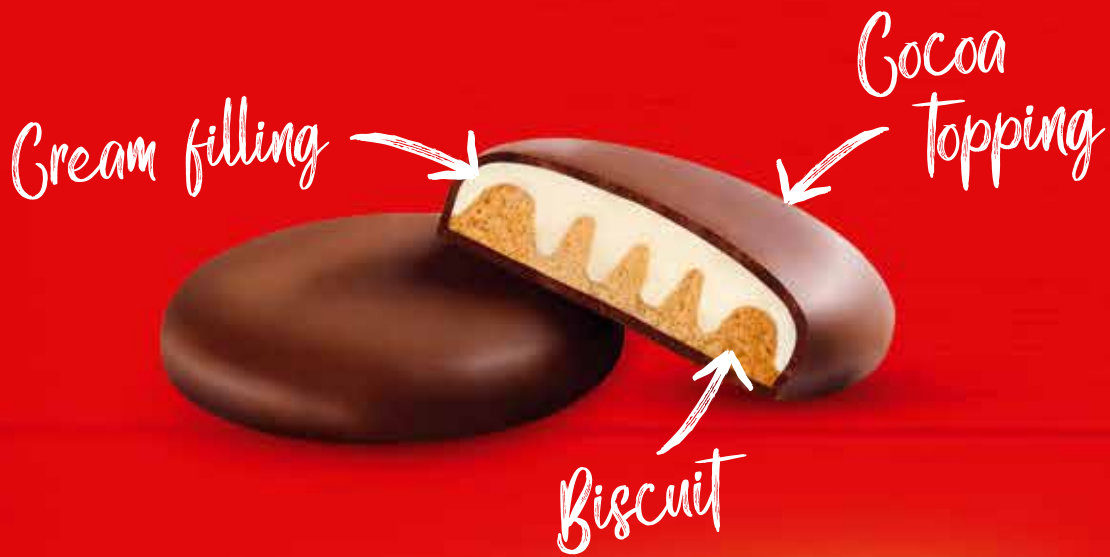

Sweet Moments
of Happiness

www.lion.com.mk

NEW
DESIGN